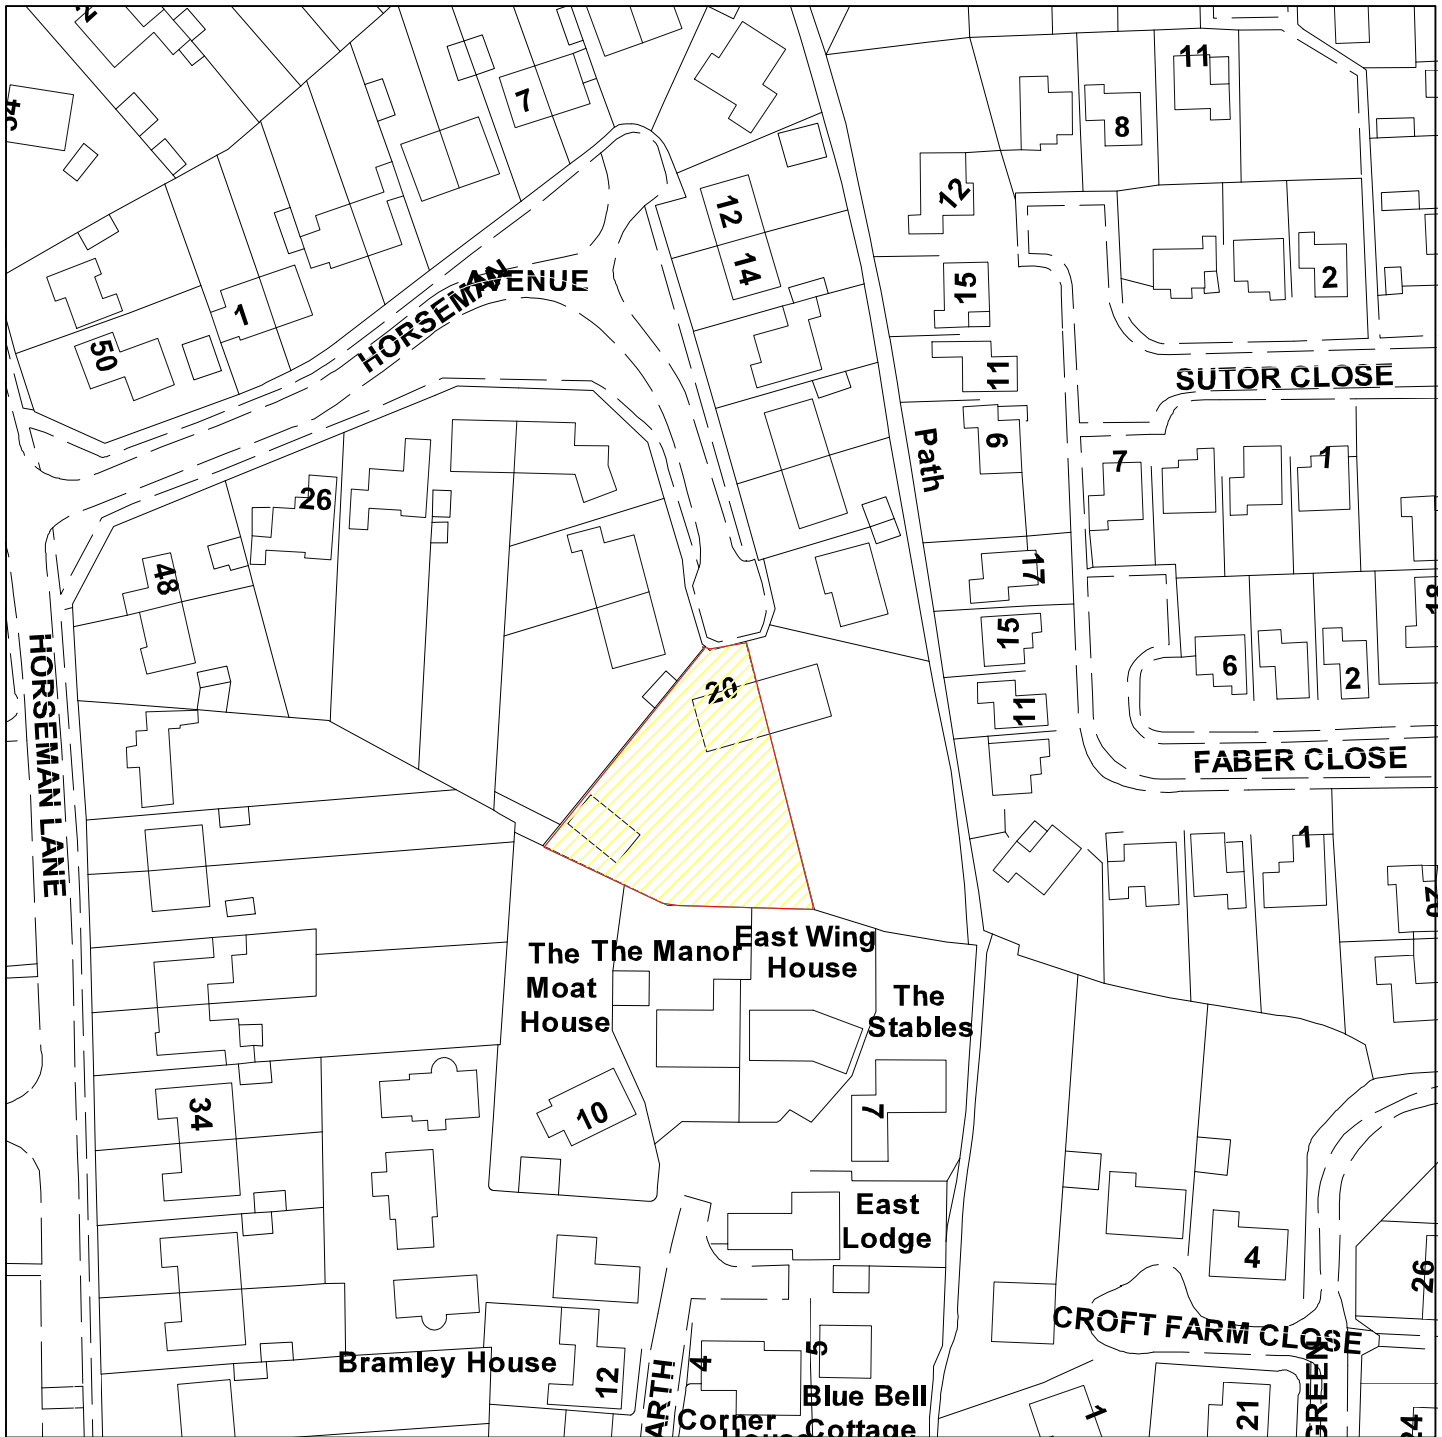

20 Horseman Avenue, YO23 3UF

08/00233/FUL

GIS by ESRI (UK)

Scale : 1:1250

Reproduced from the Ordnance Survey map with the permission of the Controller of Her Majesty's Stationery Office © Crown Copyright 2000.

Unauthorised reproduction infringes Crown Copyright and may lead to prosecution or civil proceedings.

Produced using ESRI (UK)'s MapExplorer 2.0 - <http://www.esriuk.com>

Organisation	City of York Council
Department	City Strategy
Comments	Application site
Date	02 May 2008
SLA Number	Not set